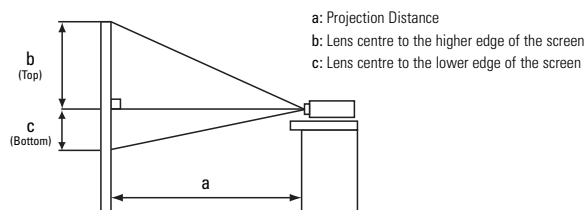

OPTIONAL ACCESSORIES

Replacement Lamp	DT00691
------------------	---------

Projector Dimensions

Screen Size (Diagonal)	a (min)	a (max)	b (top)	c (bottom)
30" (0.8m)	0.9m (35")	1.1m (42")	41cm (16")	5cm (2")
50" (1.3m)	1.5m (59")	1.8m (71")	69cm (27")	8cm (3")
60" (1.5m)	1.8m (71")	2.2m (86")	82cm (32")	9cm (4")
80" (2.0m)	2.4m (96")	2.9m (115")	110cm (43")	12cm (5")
100" (2.5m)	3.0m (120")	3.7m (144")	137cm (54")	15cm (6")
120" (3.0m)	3.7m (144")	4.4m (174")	165cm (65")	18cm (7")
150" (3.8m)	4.6m (181")	5.5m (217")	206cm (81")	23cm (9")
200" (5.1m)	6.1m (241")	7.4m (291")	274cm (108")	30cm (12")
250" (6.4m)	7.7m (302")	9.2m (364")	343cm (135")	38cm (15")
300" (7.6m)	9.2m (363")	11.1m (437")	411cm (162")	46cm (18")