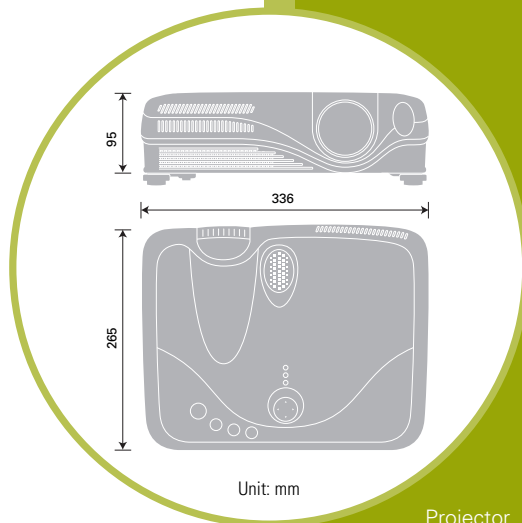

MISCELLANEOUS

Power, Lamp and Temp indicator light, Ceiling Mount image, Rear Projection Image, Magnifying (4x), Easy/Advanced OSD Menu, Component/SCART RGB Selection on Component Port

ACCESSORIES SUPPLIED

OPTIONAL ACCESSORIES

Replacement Lamp	DT00691
------------------	---------

Projector Dimensions

Screen Size (Diagonal)	a (min)	a (max)	b (top)	c (bottom)
30" (0.8m)	0.9m (35")	1.1m (42")	41cm (16")	5cm (2")
50" (1.3m)	1.5m (59")	1.8m (71")	69cm (27")	8cm (3")
60" (1.5m)	1.8m (71")	2.2m (86")	82cm (32")	9cm (4")
80" (2.0m)	2.4m (96")	2.9m (115")	110cm (43")	12cm (5")
100" (2.5m)	3.0m (120")	3.7m (144")	137cm (54")	15cm (6")
120" (3.0m)	3.7m (144")	4.4m (174")	165cm (65")	18cm (7")
150" (3.8m)	4.6m (181")	5.5m (217")	206cm (81")	23cm (9")
200" (5.1m)	6.1m (241")	7.4m (291")	274cm (108")	30cm (12")
250" (6.4m)	7.7m (302")	9.2m (364")	343cm (135")	38cm (15")
300" (7.6m)	9.2m (363")	11.1m (437")	411cm (162")	46cm (18")